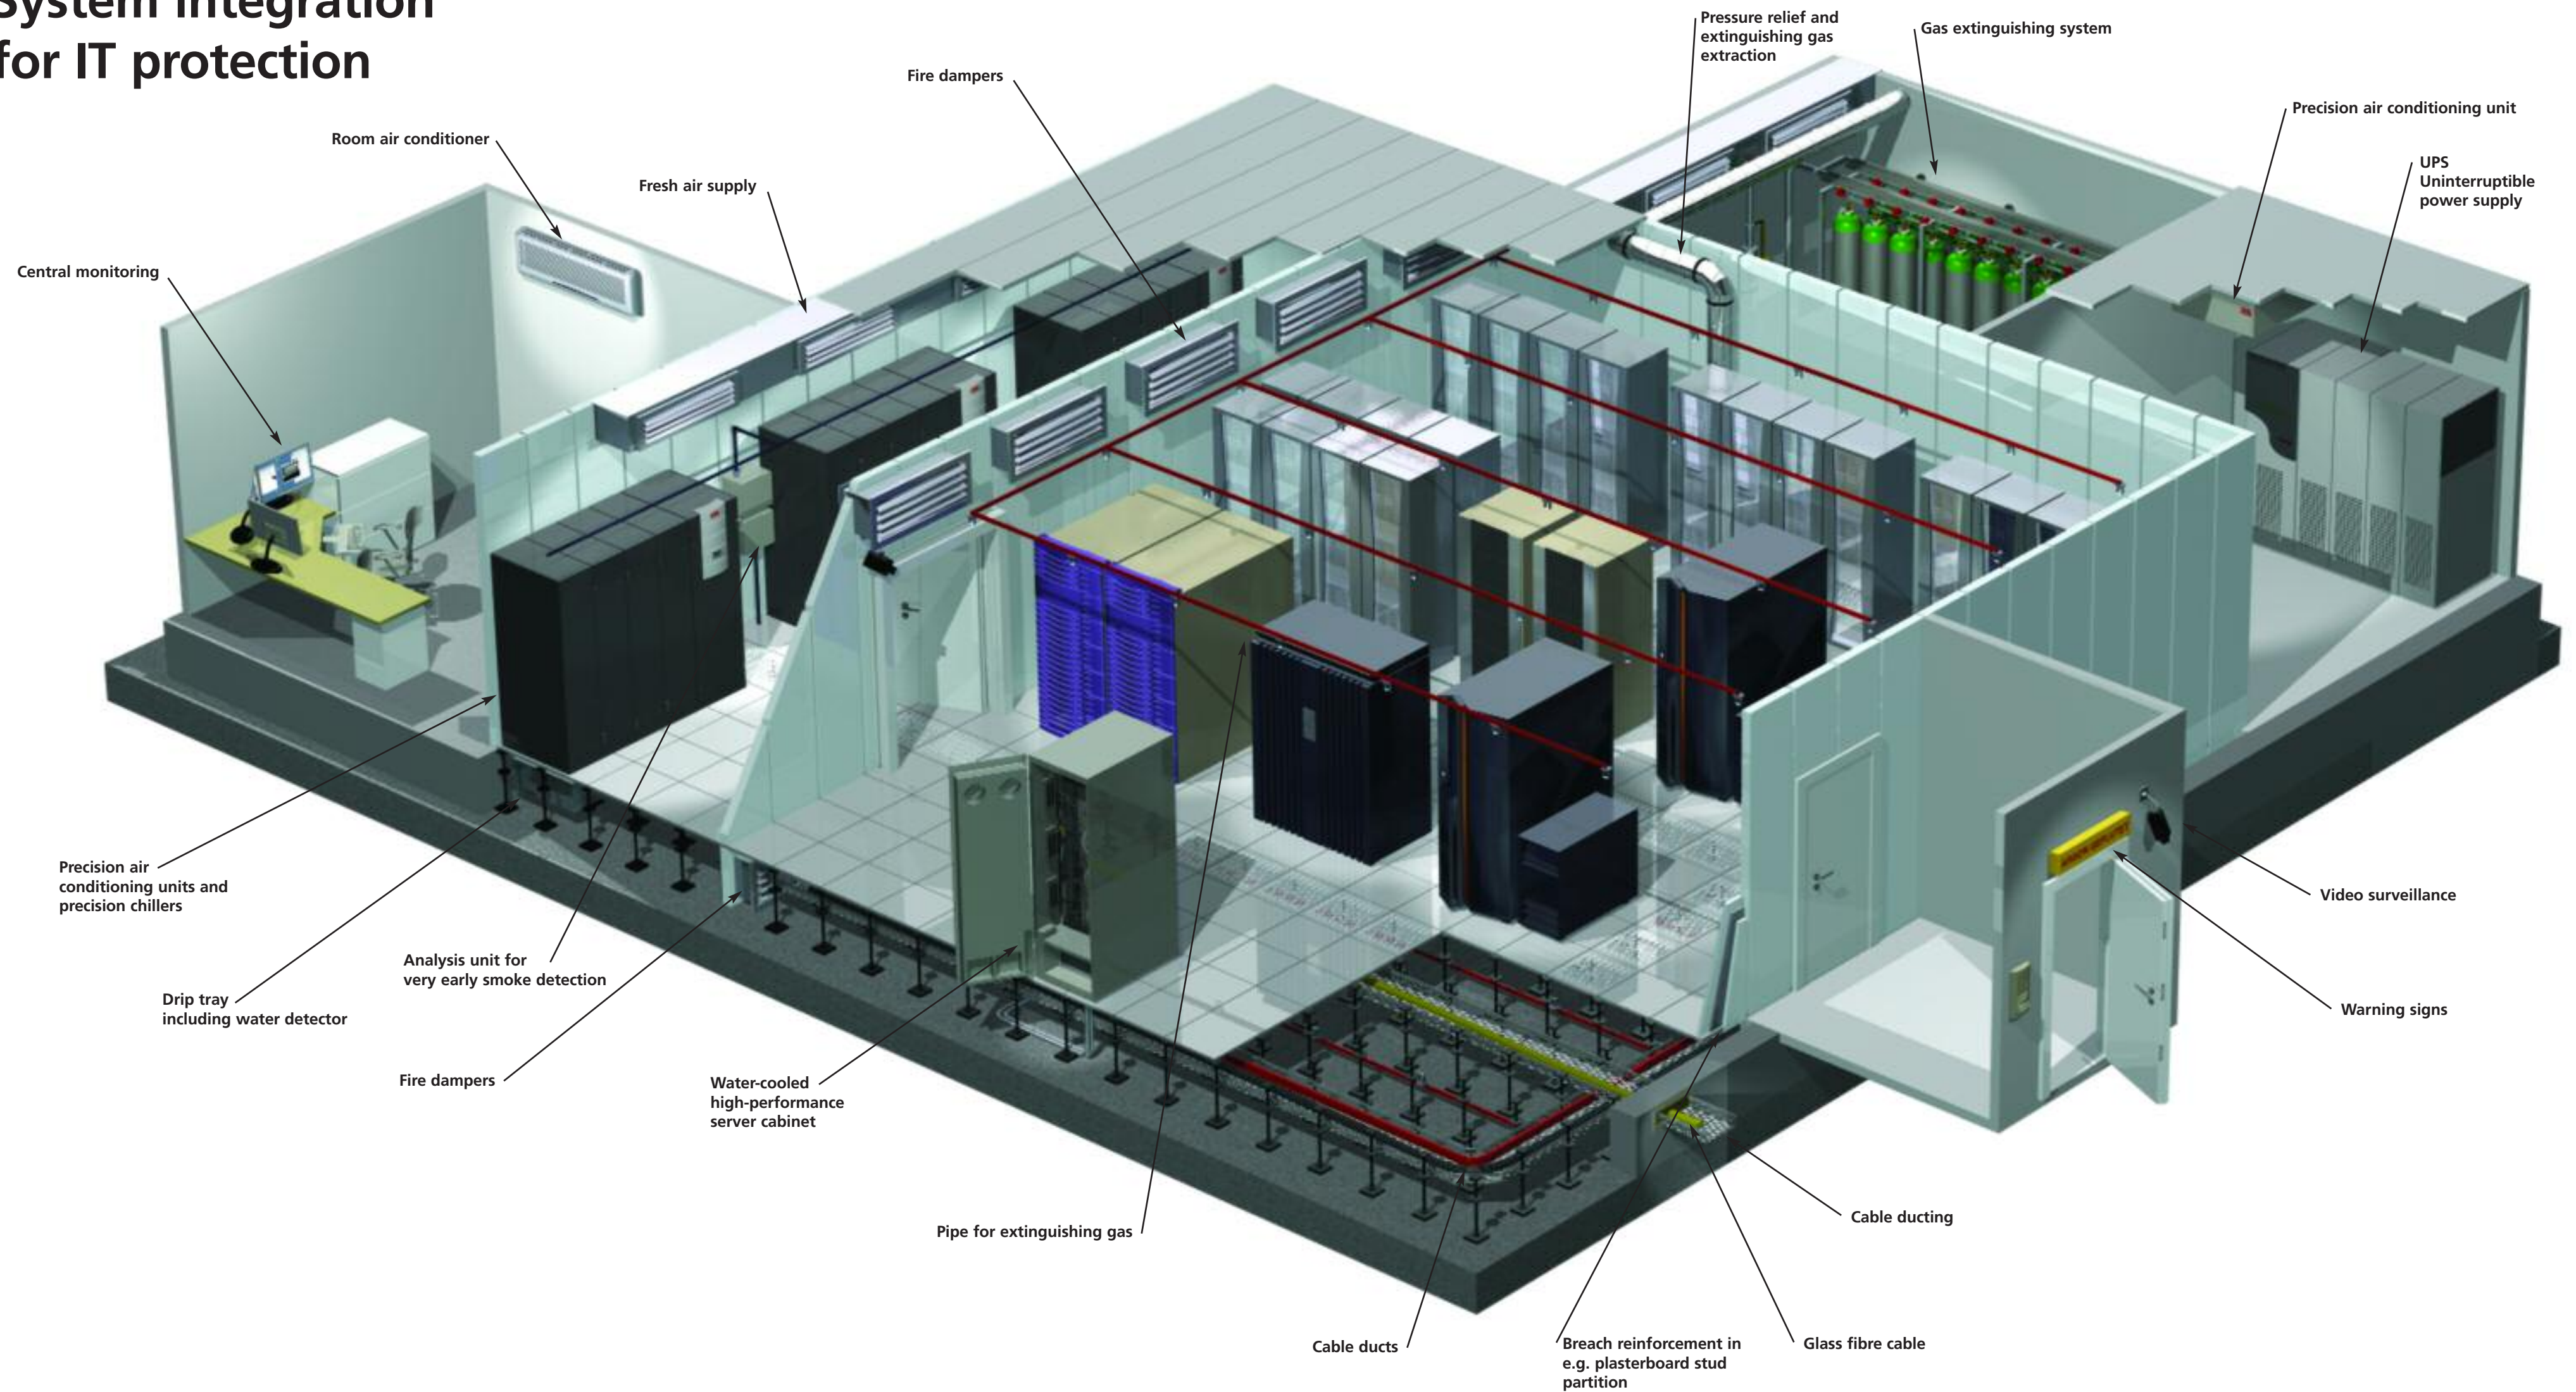

System integration for IT protection

Redundant air conditioning technology

IT protection starts with the reliable removal of precision internal thermal loads from the computer systems. Redundant technology from the air conditioning specialist STULZ provides double protection.

Very early detection and active protection

With the latest warning and extinguishing technology, STULZ helps to detect and fight fires and water, so that damage can be prevented before it occurs.

Access control

Surveillance cameras, restricted access authorisation and locking systems with logging minimise the security risk produced by uninvited guests.

Integrated system solutions

Double ceilings and floors create order. Air cooling, cable ducts and installation are discreetly packaged and can be accessed at any time. STULZ systems engineering coordinates all disciplines.

A clear overview at all times

Central process control systems for plant and building management monitor all equipment, log operating states, report malfunctions and help during the planning of the necessary maintenance work.